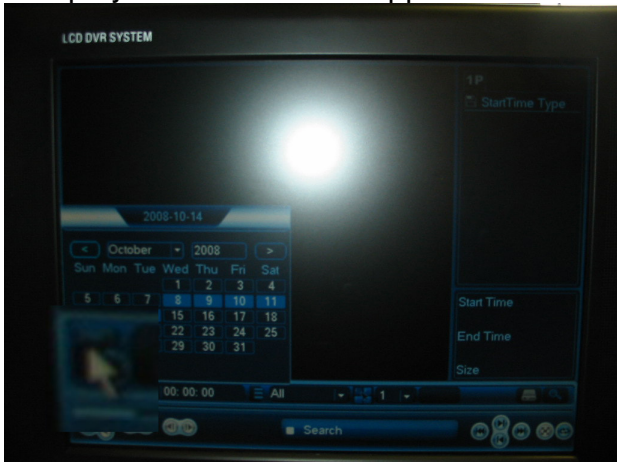

## LCD DVR Quick Search Guide

Press right-key of the mouse and a menu will appear  
Go to "Main Menu" and a "Login Menu" will appear

Select the appropriate account "USER"  
Enter password "1234"

(When the cursor is in the password field, to the right you will see a menu option, select the number menu by clicking on the icons.)

Once login you will see a menu.

Select the third menu item from the right "Search"

# LCD DVR Quick Search Guide

The play back screen will appear.

At the bottom left corner above the play functions you will see a calendar image. Click on this image and a calendar will appear as above. The highlighted days indicate days at files exist. Select the day which you want to review files in the right hand panel. You can double click on a single file to review the file in a "Playback Window".