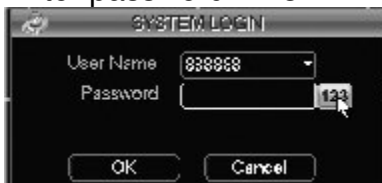

## LCD DVR Quick Search Guide

Press right-key of the mouse and a menu will appear  
Go to "Main Menu" and a "Login Menu" will appear

Select the appropriate account "USER"  
Enter password "1234"

(When the cursor is in the password field, to the right you will see a menu option, select the number menu by clicking on the icons.)